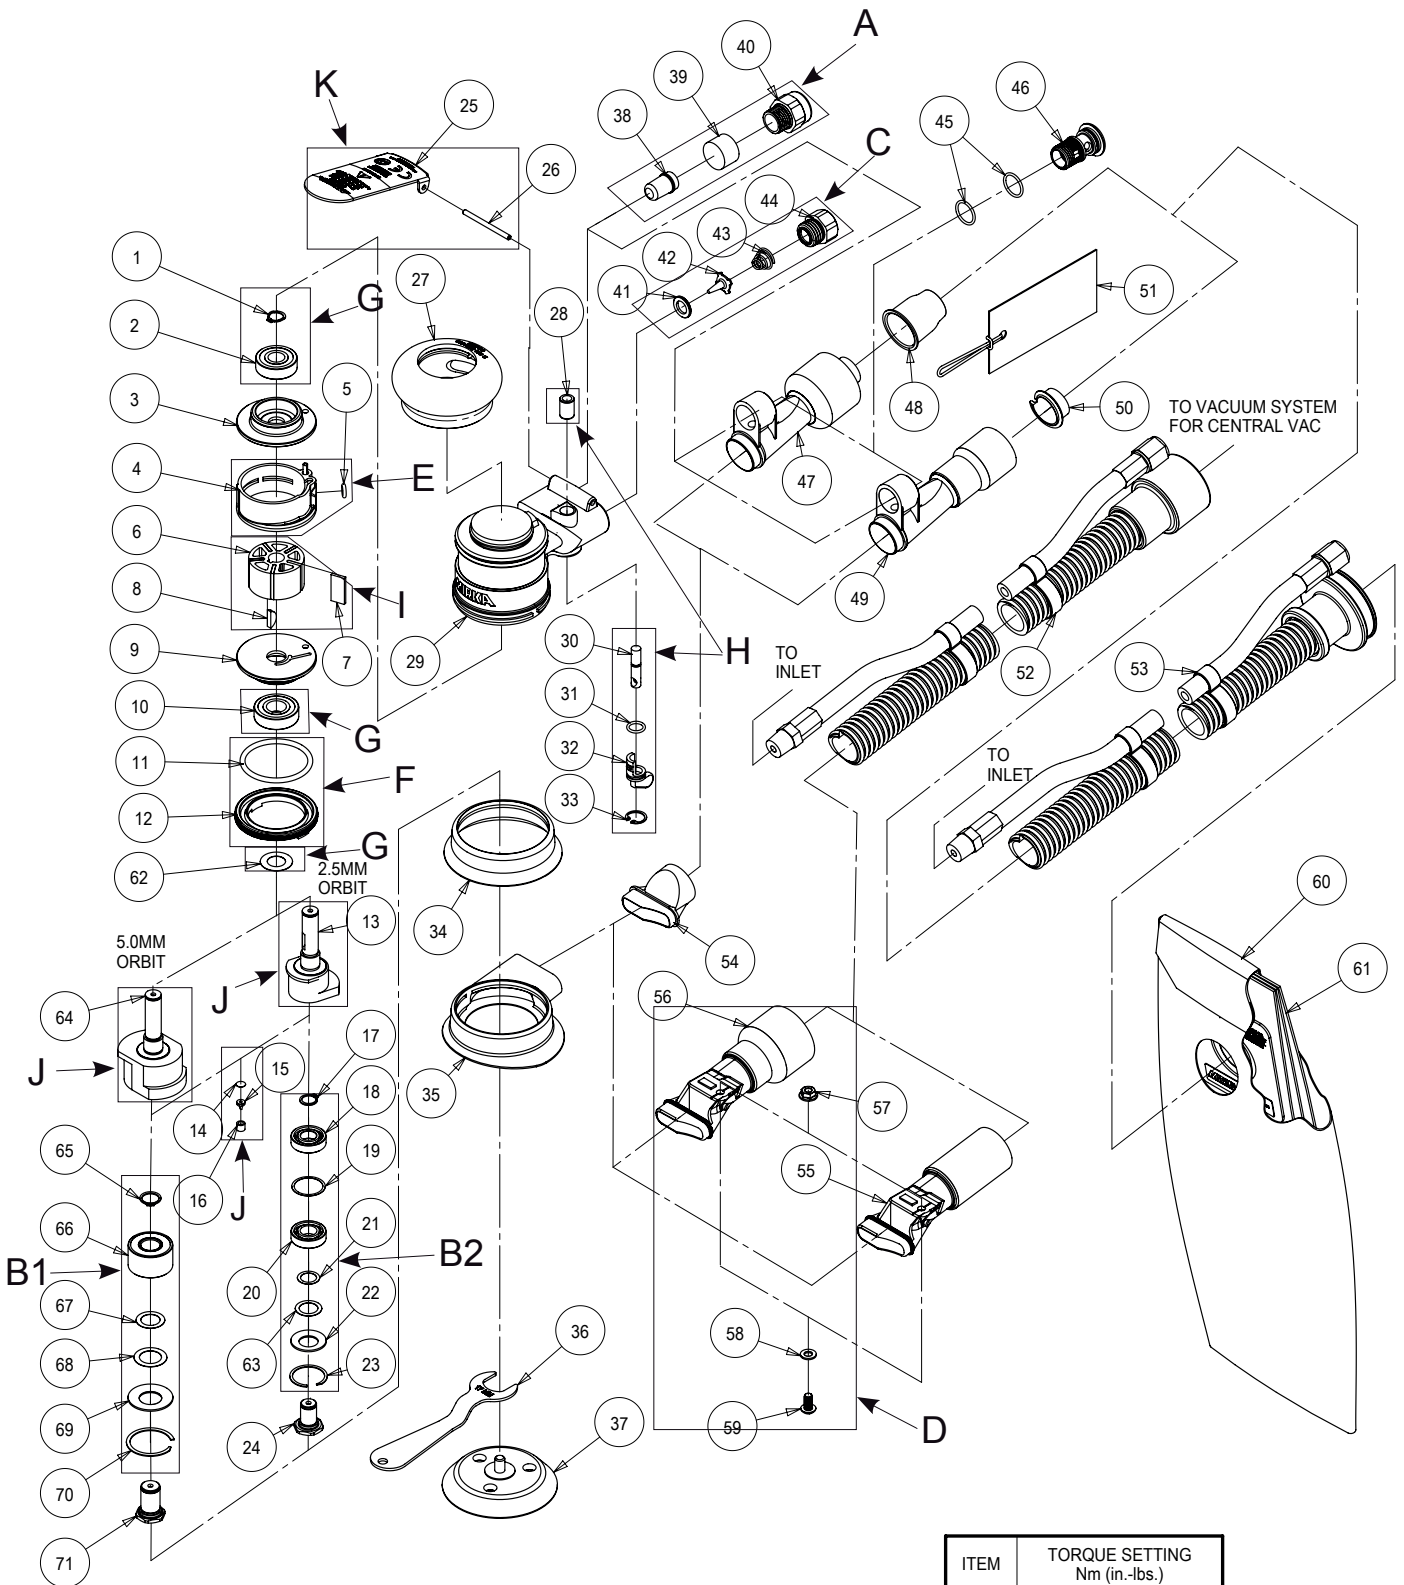

Exploded view of ROS 325 & 350, 77 mm

Updated 27.12.2016

ITEM	TORQUE SETTING Nm (in.-lbs.)
12	6.2 - 7.3 (55 - 65)
40	1.8 - 2.3 (16 - 20)
44	6.8 - 8.1 (60 - 72)
46	4.0 - 5.4 (36 - 48)
59	3.4 - 3.9 (30 - 35)

ROS 77 mm Kits

Mirka code	Item	Description	Kit	Part No	QTY
8993014311		Shaft Balancer Kit 77/2,5 mm		MPA2154	
	13	3 x 3/32 In Orbit L.W. ROS Airshield Shaft Balancer		MPB0084	1
	14	Filter	J	MPA0122	1
	15	Check Valve		MPA0121	1
	16	Retainer		MPA0120	1
8993010911		Lever Kit 2,5 mm Orbit		MPA0984	
	25	Lever For 2,5 mm (3/32) Orbit 12,000 rpm Machines	K	MPA1698	1
	26	Pin		MPA0031	1
8993018911		DB Retainer And O-Ring Kit		MPA2551	
	45	O-Ring	x	MPA0044	2
	46	DB Retainer		MPA0006	1
8993011311		Swivel Fitting DB 28 mm Kit		MPA0932	OPT.
	47	28 mm (1 In.) Hose Supervac™ DB Swivel Exhaust Assembly (Std For DB)	x	MPA0410	1
	48	28mm (1 In.) Hose Seal		MPA0778	1
8993011411		Swivel Fitting DB 19 mm Kit		MPA0858	
	49	19 mm (¾ In.) Hose Supervac™ DB Swivel Exhaust Assembly (Opt. DB)	x	MPA0409	1
	50	19mm (¾ In.) Hose Seal		MPA0854	1
	51	19mm (¾ In.) Hose Seal Tag		MPA0856	1
		28mm (1 In.) Hose Seal Tag		MPA0931	OPT.