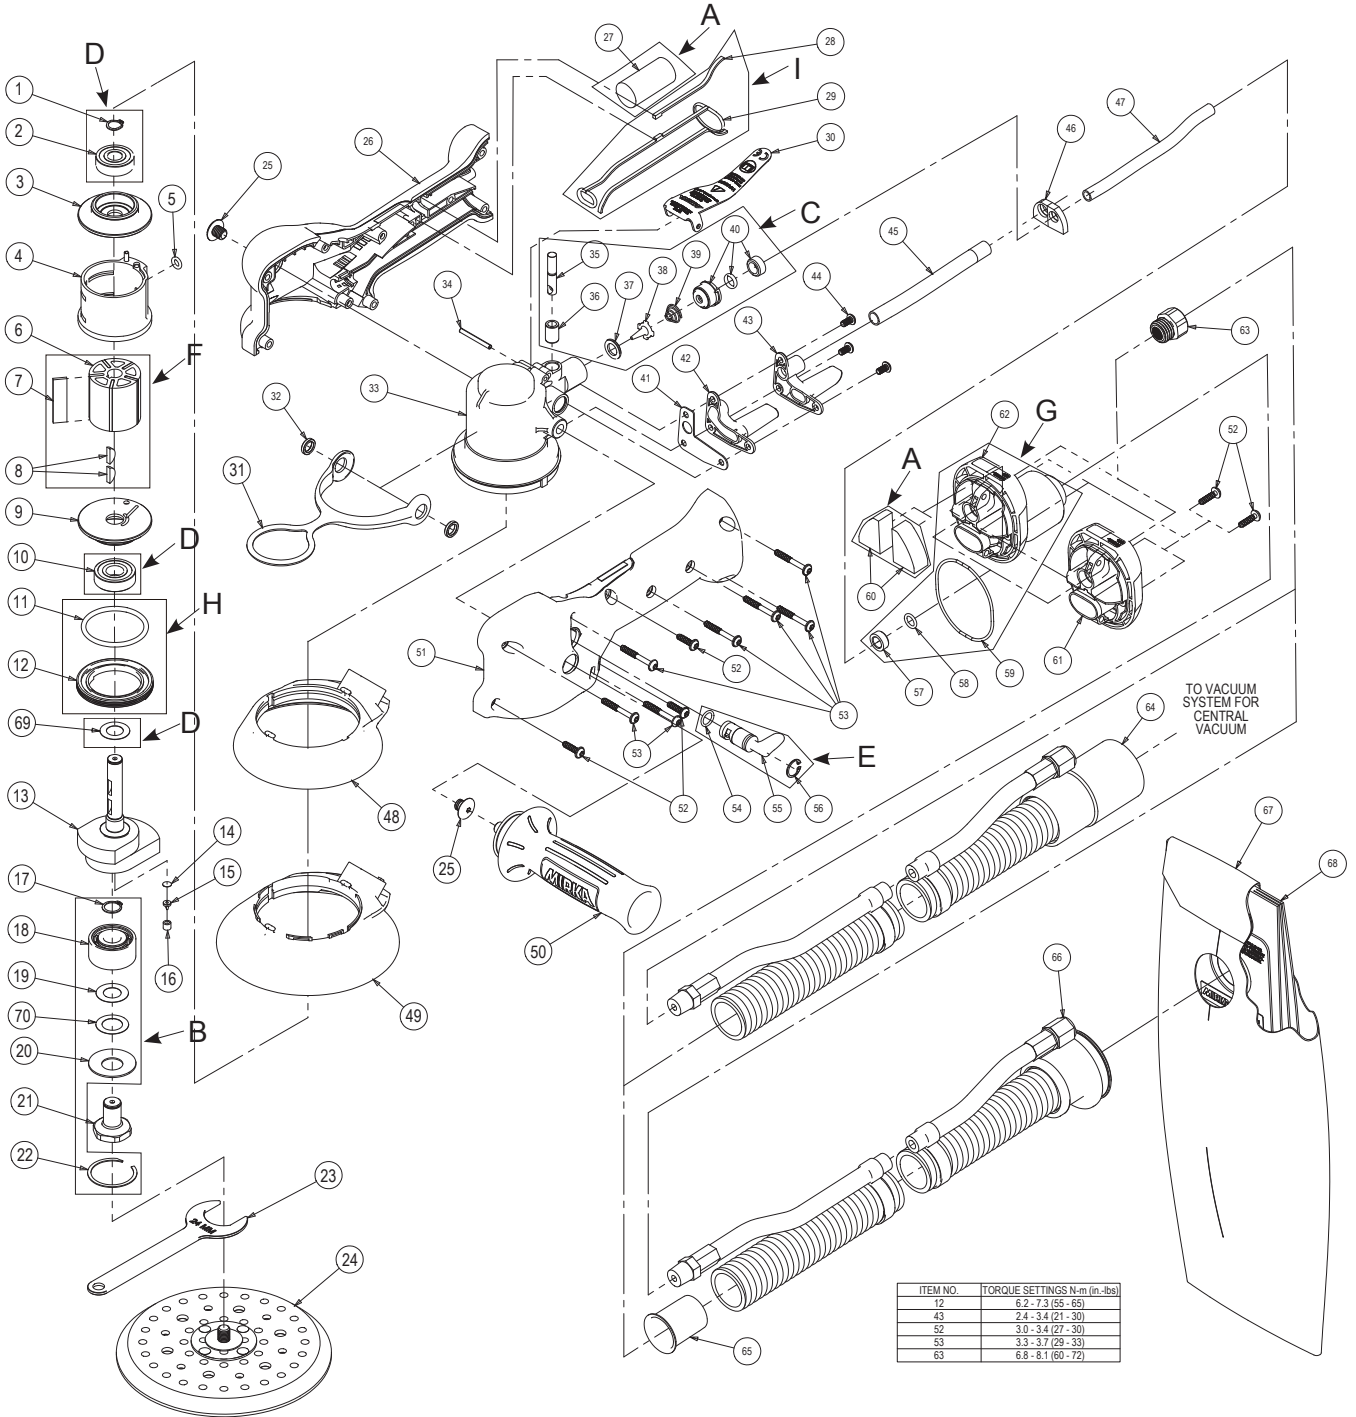

Exploded view of ROS2, 125 mm & 150 mm

Updated 21.03.2017

ITEM NO.	TORQUE SETTINGS N-m (n.-lbs)
12	6.2 - 7.3 (55 - 65)
43	2.4 - 3.4 (21 - 30)
52	3.0 - 3.4 (27 - 30)
53	3.3 - 3.7 (29 - 33)
63	6.8 - 8.1 (60 - 72)